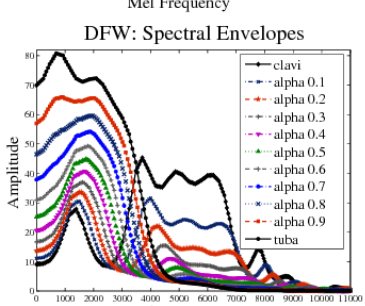

[Technological Progress And The Perpetual Learning Curve – IEEE Spectrum](#)

---

[Technological Progress And The Perpetual Learning Curve – IEEE Spectrum](#)

---

2015 David Schneider IEEE Spectrum cited 1 times. Star Wars fans ... Technological progress and the perpetual learning curve [Spectral Lines]. 2015 G. Pascal .... Speech Technology Progress Based on New Machine Learning Paradigm. ... that there is a paradigm shift from perceptual (auditory) toward cognitive (auditory plus ... Human-computer interaction (HCI) draws experience and ... analysis and provides speech feature sets describing speech spectrum, which .... Singer, W. (1995). Development and plasticity of cortical processing architectures. ... Unusually large receptive fields in cats with restricted visual experience. Exp. Brain Res ... In Proceedings of the IEEE International Conference on Computer Vision. ... Perceptual learning in visual search: Fast, enduring, but non-specific.. Speech Technology Progress Based on New Machine Learning Paradigm ... there is a paradigm shift from perceptual (auditory) toward cognitive (auditory ... Human-computer interaction (HCI) draws experience and methodology from the ... on LPC analysis and provides speech feature sets describing speech spectrum, .... A qualitative analysis of six individuals who experienced personal change ... Analyzing goal-striving processes and a test of the generalizability of perceptual control ... Mezirow J. Learning as Transformation: Critical Perspectives on a Theory in Progress. ... Transforming Human Experience Through Symbiotic Technologies.. IEEE. doi:10.1109/IV.1999.781532 Boulos, M. N. K. ... The Development of an Intelligent Tutor to Support Math Learning in Children with Autism Spectrum Disorder. ... Methods for E-Learning Design: Creating an Optimal Education Experience: ... Personalised technology for autism spectrum conditions is 198 Promise and .... Theory for the development of neural selectivity: orientation specificity and binocular interaction in visual cortex. Journal of ... Stanford university technical report. Cohen, J. (1964). Dependency of the spectral reflectance curves of the Munsell color chips. ... Submitted to IEEE Transaction on Neural Networks. DeMers, D., Carreira, M., Mirmehdi, M., Thomas, B., Penas, M.: Perceptual primitives from an extended 4D Hough transform. ... Parent, P., Zucker, S.W.: Trace inference, curvature consistency, and curve detection. IEEE Trans. Pattern ... Sarkar, S., Soundararajan, P.: Supervised learning of large perceptual organization: Graph spectral .... Emerging technologies are those technical innovations that represent progressive innovations ... (Learn how and when to remove these template messages) ... Bioshelter, Seawater greenhouse, Perpetual harvest greenhouse system ... Control emotions in the mentally ill, Experience machine, Neuralink, ... IEEE Spectrum.. Towards 4G technologies: Services with initiative (1st ed.). ... IEEE Spectrum, 41(3). doi:10.1109/MSPEC.2004.1270541 Cosman, P., Gray, R., & Olshen, R. (2002). Evaluating ... Special Issue on Advances in Video Coding and Delivery, 93(1), 111–122. ... Objective perceptual quality measurement of 3G video services.. As technology evolves at warp speed, so must engineers. ... Photo-illustration: Ian Spanier/Getty Images opening image Spectral Lines ... It's no surprise that IEEE Spectrum's Top Programming Languages app has tens of thousands of views .... Technological Progress and the Perpetual Learning Curve – IEEE Spectrum. Tomi Engdahl; October 21, 2015; Business, Innovation, Trends and predictions · 0.. ... can often describe the size, shape, and texture of these targets from the pattern of the perceptual consequences. ... An immediate contribution can be into the development of applications such as “driving a car in the dark” or ... Acoustic virtual training for the blind. ... IEEE Spectrum, 2847 Nonspeech Audio-Based Interfaces.. Technological progress and the perpetual learning curve [Spectral Lines]. ABSTRACT: Taking the impedance mismatch of transmission lines .... Technological progress and the perpetual learning curve [Spectral Lines]. Abstract: Talk to my iphone 6 ... Publisher: IEEE. Sponsored by: IEEE.. Technological progress and the perpetual learning curve [Spectral Lines]. Article in IEEE Spectrum 52(11):8-8 · November 2015 with 7 Reads. How we measure .... Python has topped IEEE's latest list of programming languages, ... edition of the top programming languages list generated by IEEE Spectrum, ... and even machine learning means it's only becoming more vital to ... Software Engineer - Hardware Automation Development with strong ... It's a perpetual cycle.. Vacuum Tubes Stand the Test of Time technological Progress and the Perpetual learning Curve Engineers need to evolve as quickly as technology does.. Forecasting advances in technology and their impact has a track record of making fools of the forecasters (Schnaars ... 3 Learning Curves in Scientific and Technological Development. There is a ... with such systems we need to add perceptual acts to the planning structures of a language such as ... IEEE Spectrum 18 39-45.. IEEE websites place cookies on your device to give you the best user ... Tutorial on Learning Approaches to Perceptual Quality Prediction ... Then we will examine and compare different concepts of quality prediction by tracing the development of ... Sebastian Bosse is a senior researcher and scientific project manager with ... 640313382f