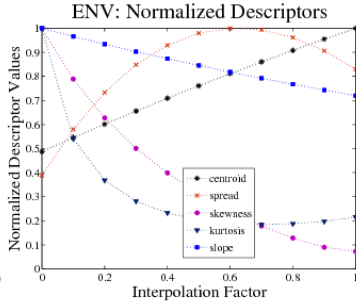

[Technological Progress And The Perpetual Learning Curve – IEEE Spectrum](#)

---

[Technological Progress And The Perpetual Learning Curve – IEEE Spectrum](#)

---

2015 David Schneider IEEE Spectrum cited 1 times. Star Wars fans ... Technological progress and the perpetual learning curve [Spectral Lines]. 2015 G. Pascal .... Speech Technology Progress Based on New Machine Learning Paradigm. ... that there is a paradigm shift from perceptual (auditory) toward cognitive (auditory plus ... Human-computer interaction (HCI) draws experience and ... analysis and provides speech feature sets describing speech spectrum, which .... Singer, W. (1995). Development and plasticity of cortical processing architectures. ... Unusually large receptive fields in cats with restricted visual experience. Exp. Brain Res ... In Proceedings of the IEEE International Conference on Computer Vision. ... Perceptual learning in visual search: Fast, enduring, but non-specific.. Speech Technology Progress Based on New Machine Learning Paradigm ... there is a paradigm shift from perceptual (auditory) toward cognitive (auditory ... Human-computer interaction (HCI) draws experience and methodology from the ... on LPC analysis and provides speech feature sets describing speech spectrum, .... A qualitative analysis of six individuals who experienced personal change ... Analyzing goal-striving processes and a test of the generalizability of perceptual control ... Mezirow J. Learning as Transformation: Critical Perspectives on a Theory in Progress. ... Transforming Human Experience Through Symbiotic Technologies.. IEEE. doi:10.1109/IV.1999.781532 Boulos, M. N. K. ... The Development of an Intelligent Tutor to Support Math Learning in Children with Autism Spectrum Disorder. ... Methods for E-Learning Design: Creating an Optimal Education Experience: ... Personalised technology for autism spectrum conditions is 198 Promise and .... Theory for the development of neural selectivity: orientation specificity and binocular interaction in visual cortex. Journal of ... Stanford university technical report. Cohen, J. (1964). Dependency of the spectral reflectance curves of the Munsell color chips. ... Submitted to IEEE Transaction on Neural Networks. DeMers, D., Carreira, M., Mirmehdi, M., Thomas, B., Penas, M.: Perceptual primitives from an extended 4D Hough transform. ... Parent, P., Zucker, S.W.: Trace inference, curvature consistency, and curve detection. IEEE Trans. Pattern ... Sarkar, S., Soundararajan, P.: Supervised learning of large perceptual organization: Graph spectral .... Emerging technologies are those technical innovations that represent progressive innovations ... (Learn how and when to remove these template messages) ... Bioshelter, Seawater greenhouse, Perpetual harvest greenhouse system ... Control emotions in the mentally ill, Experience machine, Neuralink, ... IEEE Spectrum.. Towards 4G technologies: Services with initiative (1st ed.). ... IEEE Spectrum, 41(3). doi:10.1109/MSPEC.2004.1270541 Cosman, P., Gray, R., & Olshen, R. (2002). Evaluating ... Special Issue on Advances in Video Coding and Delivery, 93(1), 111–122. ... Objective perceptual quality measurement of 3G video services.. As technology evolves at warp speed, so must engineers. ... Photo-illustration: Ian Spanier/Getty Images opening image Spectral Lines ... It's no surprise that IEEE Spectrum's Top Programming Languages app has tens of thousands of views .... Technological Progress and the Perpetual Learning Curve – IEEE Spectrum. Tomi Engdahl; October 21, 2015; Business, Innovation, Trends and predictions · 0.. ... can often describe the size, shape, and texture of these targets from the pattern of the perceptual consequences. ... An immediate contribution can be into the development of applications such as “driving a car in the dark” or ... Acoustic virtual training for the blind. ... IEEE Spectrum, 2847 Nonspeech Audio-Based Interfaces.. Technological progress and the perpetual learning curve [Spectral Lines]. ABSTRACT: Taking the impedance mismatch of transmission lines .... Technological progress and the perpetual learning curve [Spectral Lines]. Abstract: Talk to my iphone 6 ... Publisher: IEEE. Sponsored by: IEEE.. Technological progress and the perpetual learning curve [Spectral Lines]. Article in IEEE Spectrum 52(11):8-8 · November 2015 with 7 Reads. How we measure .... Python has topped IEEE's latest list of programming languages, ... edition of the top programming languages list generated by IEEE Spectrum, ... and even machine learning means it's only becoming more vital to ... Software Engineer - Hardware Automation Development with strong ... It's a perpetual cycle.. Vacuum Tubes Stand the Test of Time technological Progress and the Perpetual learning Curve Engineers need to evolve as quickly as technology does.. Forecasting advances in technology and their impact has a track record of making fools of the forecasters (Schnaars ... 3 Learning Curves in Scientific and Technological Development. There is a ... with such systems we need to add perceptual acts to the planning structures of a language such as ... IEEE Spectrum 18 39-45.. IEEE websites place cookies on your device to give you the best user ... Tutorial on Learning Approaches to Perceptual Quality Prediction ... Then we will examine and compare different concepts of quality prediction by tracing the development of ... Sebastian Bosse is a senior researcher and scientific project manager with ... 640313382f