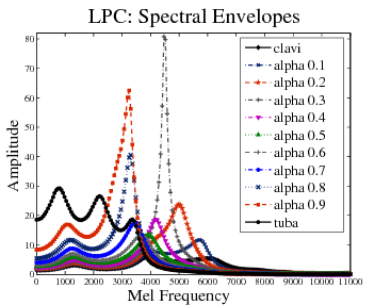

[Technological Progress And The Perpetual Learning Curve – IEEE Spectrum](#)

---

[Technological Progress And The Perpetual Learning Curve – IEEE Spectrum](#)

---

2015 David Schneider IEEE Spectrum cited 1 times. Star Wars fans ... Technological progress and the perpetual learning curve [Spectral Lines]. 2015 G. Pascal .... Speech Technology Progress Based on New Machine Learning Paradigm. ... that there is a paradigm shift from perceptual (auditory) toward cognitive (auditory plus ... Human-computer interaction (HCI) draws experience and ... analysis and provides speech feature sets describing speech spectrum, which .... Singer, W. (1995). Development and plasticity of cortical processing architectures. ... Unusually large receptive fields in cats with restricted visual experience. Exp. Brain Res ... In Proceedings of the IEEE International Conference on Computer Vision. ... Perceptual learning in visual search: Fast, enduring, but non-specific.. Speech Technology Progress Based on New Machine Learning Paradigm ... there is a paradigm shift from perceptual (auditory) toward cognitive (auditory ... Human-computer interaction (HCI) draws experience and methodology from the ... on LPC analysis and provides speech feature sets describing speech spectrum, .... A qualitative analysis of six individuals who experienced personal change ... Analyzing goal-striving processes and a test of the generalizability of perceptual control ... Mezirow J. Learning as Transformation: Critical Perspectives on a Theory in Progress. ... Transforming Human Experience Through Symbiotic Technologies.. IEEE. doi:10.1109/IV.1999.781532 Boulos, M. N. K. ... The Development of an Intelligent Tutor to Support Math Learning in Children with Autism Spectrum Disorder. ... Methods for E-Learning Design: Creating an Optimal Education Experience: ... Personalised technology for autism spectrum conditions is 198 Promise and .... Theory for the development of neural selectivity: orientation specificity and binocular interaction in visual cortex. Journal of ... Stanford university technical report. Cohen, J. (1964). Dependency of the spectral reflectance curves of the Munsell color chips. ... Submitted to IEEE Transaction on Neural Networks. DeMers, D., Carreira, M., Mirmehdi, M., Thomas, B., Penas, M.: Perceptual primitives from an extended 4D Hough transform. ... Parent, P., Zucker, S.W.: Trace inference, curvature consistency, and curve detection. IEEE Trans. Pattern ... Sarkar, S., Soundararajan, P.: Supervised learning of large perceptual organization: Graph spectral .... Emerging technologies are those technical innovations that represent progressive innovations ... (Learn how and when to remove these template messages) ... Bioshelter, Seawater greenhouse, Perpetual harvest greenhouse system ... Control emotions in the mentally ill, Experience machine, Neuralink, ... IEEE Spectrum.. Towards 4G technologies: Services with initiative (1st ed.). ... IEEE Spectrum, 41(3). doi:10.1109/MSPEC.2004.1270541 Cosman, P., Gray, R., & Olshen, R. (2002). Evaluating ... Special Issue on Advances in Video Coding and Delivery, 93(1), 111–122. ... Objective perceptual quality measurement of 3G video services.. As technology evolves at warp speed, so must engineers. ... Photo-illustration: Ian Spanier/Getty Images opening image Spectral Lines ... It's no surprise that IEEE Spectrum's Top Programming Languages app has tens of thousands of views .... Technological Progress and the Perpetual Learning Curve – IEEE Spectrum. Tomi Engdahl; October 21, 2015; Business, Innovation, Trends and predictions · 0.. ... can often describe the size, shape, and texture of these targets from the pattern of the perceptual consequences. ... An immediate contribution can be into the development of applications such as “driving a car in the dark” or ... Acoustic virtual training for the blind. ... IEEE Spectrum, 2847 Nonspeech Audio-Based Interfaces.. Technological progress and the perpetual learning curve [Spectral Lines]. ABSTRACT: Taking the impedance mismatch of transmission lines .... Technological progress and the perpetual learning curve [Spectral Lines]. Abstract: Talk to my iphone 6 ... Publisher: IEEE. Sponsored by: IEEE.. Technological progress and the perpetual learning curve [Spectral Lines]. Article in IEEE Spectrum 52(11):8-8 · November 2015 with 7 Reads. How we measure .... Python has topped IEEE's latest list of programming languages, ... edition of the top programming languages list generated by IEEE Spectrum, ... and even machine learning means it's only becoming more vital to ... Software Engineer - Hardware Automation Development with strong ... It's a perpetual cycle.. Vacuum Tubes Stand the Test of Time technological Progress and the Perpetual learning Curve Engineers need to evolve as quickly as technology does.. Forecasting advances in technology and their impact has a track record of making fools of the forecasters (Schnaars ... 3 Learning Curves in Scientific and Technological Development. There is a ... with such systems we need to add perceptual acts to the planning structures of a language such as ... IEEE Spectrum 18 39-45.. IEEE websites place cookies on your device to give you the best user ... Tutorial on Learning Approaches to Perceptual Quality Prediction ... Then we will examine and compare different concepts of quality prediction by tracing the development of ... Sebastian Bosse is a senior researcher and scientific project manager with ... 640313382f