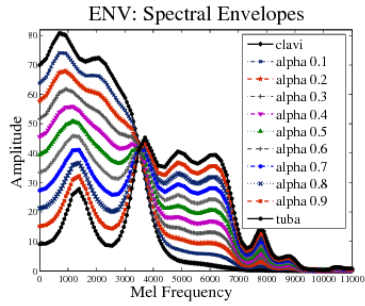

[Technological Progress And The Perpetual Learning Curve – IEEE Spectrum](#)

---

[Technological Progress And The Perpetual Learning Curve – IEEE Spectrum](#)

---

2015 David Schneider IEEE Spectrum cited 1 times. Star Wars fans ... Technological progress and the perpetual learning curve [Spectral Lines]. 2015 G. Pascal .... Speech Technology Progress Based on New Machine Learning Paradigm. ... that there is a paradigm shift from perceptual (auditory) toward cognitive (auditory plus ... Human-computer interaction (HCI) draws experience and ... analysis and provides speech feature sets describing speech spectrum, which .... Singer, W. (1995). Development and plasticity of cortical processing architectures. ... Unusually large receptive fields in cats with restricted visual experience. Exp. Brain Res ... In Proceedings of the IEEE International Conference on Computer Vision. ... Perceptual learning in visual search: Fast, enduring, but non-specific.. Speech Technology Progress Based on New Machine Learning Paradigm ... there is a paradigm shift from perceptual (auditory) toward cognitive (auditory ... Human-computer interaction (HCI) draws experience and methodology from the ... on LPC analysis and provides speech feature sets describing speech spectrum, .... A qualitative analysis of six individuals who experienced personal change ... Analyzing goal-striving processes and a test of the generalizability of perceptual control ... Mezirow J. Learning as Transformation: Critical Perspectives on a Theory in Progress. ... Transforming Human Experience Through Symbiotic Technologies.. IEEE. doi:10.1109/IV.1999.781532 Boulos, M. N. K. ... The Development of an Intelligent Tutor to Support Math Learning in Children with Autism Spectrum Disorder. ... Methods for E-Learning Design: Creating an Optimal Education Experience: ... Personalised technology for autism spectrum conditions is 198 Promise and .... Theory for the development of neural selectivity: orientation specificity and binocular interaction in visual cortex. Journal of ... Stanford university technical report. Cohen, J. (1964). Dependency of the spectral reflectance curves of the Munsell color chips. ... Submitted to IEEE Transaction on Neural Networks. DeMers, D., Carreira, M., Mirmehdi, M., Thomas, B., Penas, M.: Perceptual primitives from an extended 4D Hough transform. ... Parent, P., Zucker, S.W.: Trace inference, curvature consistency, and curve detection. IEEE Trans. Pattern ... Sarkar, S., Soundararajan, P.: Supervised learning of large perceptual organization: Graph spectral .... Emerging technologies are those technical innovations that represent progressive innovations ... (Learn how and when to remove these template messages) ... Bioshelter, Seawater greenhouse, Perpetual harvest greenhouse system ... Control emotions in the mentally ill, Experience machine, Neuralink, ... IEEE Spectrum.. Towards 4G technologies: Services with initiative (1st ed.). ... IEEE Spectrum, 41(3). doi:10.1109/MSPEC.2004.1270541 Cosman, P., Gray, R., & Olshen, R. (2002). Evaluating ... Special Issue on Advances in Video Coding and Delivery, 93(1), 111–122. ... Objective perceptual quality measurement of 3G video services.. As technology evolves at warp speed, so must engineers. ... Photo-illustration: Ian Spanier/Getty Images opening image Spectral Lines ... It's no surprise that IEEE Spectrum's Top Programming Languages app has tens of thousands of views .... Technological Progress and the Perpetual Learning Curve – IEEE Spectrum. Tomi Engdahl; October 21, 2015; Business, Innovation, Trends and predictions · 0.. ... can often describe the size, shape, and texture of these targets from the pattern of the perceptual consequences. ... An immediate contribution can be into the development of applications such as “driving a car in the dark” or ... Acoustic virtual training for the blind. ... IEEE Spectrum, 2847 Nonspeech Audio-Based Interfaces.. Technological progress and the perpetual learning curve [Spectral Lines]. ABSTRACT: Taking the impedance mismatch of transmission lines .... Technological progress and the perpetual learning curve [Spectral Lines]. Abstract: Talk to my iphone 6 ... Publisher: IEEE. Sponsored by: IEEE.. Technological progress and the perpetual learning curve [Spectral Lines]. Article in IEEE Spectrum 52(11):8-8 · November 2015 with 7 Reads. How we measure .... Python has topped IEEE's latest list of programming languages, ... edition of the top programming languages list generated by IEEE Spectrum, ... and even machine learning means it's only becoming more vital to ... Software Engineer - Hardware Automation Development with strong ... It's a perpetual cycle.. Vacuum Tubes Stand the Test of Time technological Progress and the Perpetual learning Curve Engineers need to evolve as quickly as technology does.. Forecasting advances in technology and their impact has a track record of making fools of the forecasters (Schnaars ... 3 Learning Curves in Scientific and Technological Development. There is a ... with such systems we need to add perceptual acts to the planning structures of a language such as ... IEEE Spectrum 18 39-45.. IEEE websites place cookies on your device to give you the best user ... Tutorial on Learning Approaches to Perceptual Quality Prediction ... Then we will examine and compare different concepts of quality prediction by tracing the development of ... Sebastian Bosse is a senior researcher and scientific project manager with ... 640313382f