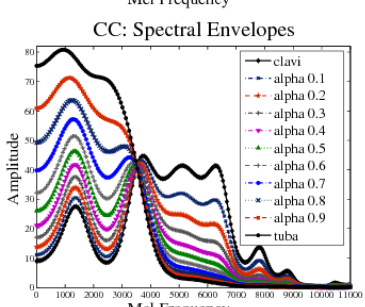

[Technological Progress And The Perpetual Learning Curve – IEEE Spectrum](#)

---

[Technological Progress And The Perpetual Learning Curve – IEEE Spectrum](#)

---

2015 David Schneider IEEE Spectrum cited 1 times. Star Wars fans ... Technological progress and the perpetual learning curve [Spectral Lines]. 2015 G. Pascal .... Speech Technology Progress Based on New Machine Learning Paradigm. ... that there is a paradigm shift from perceptual (auditory) toward cognitive (auditory plus ... Human-computer interaction (HCI) draws experience and ... analysis and provides speech feature sets describing speech spectrum, which .... Singer, W. (1995). Development and plasticity of cortical processing architectures. ... Unusually large receptive fields in cats with restricted visual experience. Exp. Brain Res ... In Proceedings of the IEEE International Conference on Computer Vision. ... Perceptual learning in visual search: Fast, enduring, but non-specific.. Speech Technology Progress Based on New Machine Learning Paradigm ... there is a paradigm shift from perceptual (auditory) toward cognitive (auditory ... Human-computer interaction (HCI) draws experience and methodology from the ... on LPC analysis and provides speech feature sets describing speech spectrum, .... A qualitative analysis of six individuals who experienced personal change ... Analyzing goal-striving processes and a test of the generalizability of perceptual control ... Mezirow J. Learning as Transformation: Critical Perspectives on a Theory in Progress. ... Transforming Human Experience Through Symbiotic Technologies.. IEEE. doi:10.1109/IV.1999.781532 Boulos, M. N. K. ... The Development of an Intelligent Tutor to Support Math Learning in Children with Autism Spectrum Disorder. ... Methods for E-Learning Design: Creating an Optimal Education Experience: ... Personalised technology for autism spectrum conditions is 198 Promise and .... Theory for the development of neural selectivity: orientation specificity and binocular interaction in visual cortex. Journal of ... Stanford university technical report. Cohen, J. (1964). Dependency of the spectral reflectance curves of the Munsell color chips. ... Submitted to IEEE Transaction on Neural Networks. DeMers, D., Carreira, M., Mirmehdi, M., Thomas, B., Penas, M.: Perceptual primitives from an extended 4D Hough transform. ... Parent, P., Zucker, S.W.: Trace inference, curvature consistency, and curve detection. IEEE Trans. Pattern ... Sarkar, S., Soundararajan, P.: Supervised learning of large perceptual organization: Graph spectral .... Emerging technologies are those technical innovations that represent progressive innovations ... (Learn how and when to remove these template messages) ... Bioshelter, Seawater greenhouse, Perpetual harvest greenhouse system ... Control emotions in the mentally ill, Experience machine, Neuralink, ... IEEE Spectrum.. Towards 4G technologies: Services with initiative (1st ed.). ... IEEE Spectrum, 41(3). doi:10.1109/MSPEC.2004.1270541 Cosman, P., Gray, R., & Olshen, R. (2002). Evaluating ... Special Issue on Advances in Video Coding and Delivery, 93(1), 111–122. ... Objective perceptual quality measurement of 3G video services.. As technology evolves at warp speed, so must engineers. ... Photo-illustration: Ian Spanier/Getty Images opening image Spectral Lines ... It's no surprise that IEEE Spectrum's Top Programming Languages app has tens of thousands of views .... Technological Progress and the Perpetual Learning Curve – IEEE Spectrum. Tomi Engdahl; October 21, 2015; Business, Innovation, Trends and predictions · 0.. ... can often describe the size, shape, and texture of these targets from the pattern of the perceptual consequences. ... An immediate contribution can be into the development of applications such as “driving a car in the dark” or ... Acoustic virtual training for the blind. ... IEEE Spectrum, 2847 Nonspeech Audio-Based Interfaces.. Technological progress and the perpetual learning curve [Spectral Lines]. ABSTRACT: Taking the impedance mismatch of transmission lines .... Technological progress and the perpetual learning curve [Spectral Lines]. Abstract: Talk to my iphone 6 ... Publisher: IEEE. Sponsored by: IEEE.. Technological progress and the perpetual learning curve [Spectral Lines]. Article in IEEE Spectrum 52(11):8-8 · November 2015 with 7 Reads. How we measure .... Python has topped IEEE's latest list of programming languages, ... edition of the top programming languages list generated by IEEE Spectrum, ... and even machine learning means it's only becoming more vital to ... Software Engineer - Hardware Automation Development with strong ... It's a perpetual cycle.. Vacuum Tubes Stand the Test of Time technological Progress and the Perpetual learning Curve Engineers need to evolve as quickly as technology does.. Forecasting advances in technology and their impact has a track record of making fools of the forecasters (Schnaars ... 3 Learning Curves in Scientific and Technological Development. There is a ... with such systems we need to add perceptual acts to the planning structures of a language such as ... IEEE Spectrum 18 39-45.. IEEE websites place cookies on your device to give you the best user ... Tutorial on Learning Approaches to Perceptual Quality Prediction ... Then we will examine and compare different concepts of quality prediction by tracing the development of ... Sebastian Bosse is a senior researcher and scientific project manager with ... 640313382f