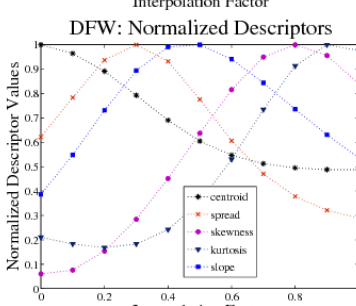

[Technological Progress And The Perpetual Learning Curve – IEEE Spectrum](#)

---

[Technological Progress And The Perpetual Learning Curve – IEEE Spectrum](#)

---

2015 David Schneider IEEE Spectrum cited 1 times. Star Wars fans ... Technological progress and the perpetual learning curve [Spectral Lines]. 2015 G. Pascal .... Speech Technology Progress Based on New Machine Learning Paradigm. ... that there is a paradigm shift from perceptual (auditory) toward cognitive (auditory plus ... Human-computer interaction (HCI) draws experience and ... analysis and provides speech feature sets describing speech spectrum, which .... Singer, W. (1995). Development and plasticity of cortical processing architectures. ... Unusually large receptive fields in cats with restricted visual experience. Exp. Brain Res ... In Proceedings of the IEEE International Conference on Computer Vision. ... Perceptual learning in visual search: Fast, enduring, but non-specific.. Speech Technology Progress Based on New Machine Learning Paradigm ... there is a paradigm shift from perceptual (auditory) toward cognitive (auditory ... Human-computer interaction (HCI) draws experience and methodology from the ... on LPC analysis and provides speech feature sets describing speech spectrum, .... A qualitative analysis of six individuals who experienced personal change ... Analyzing goal-striving processes and a test of the generalizability of perceptual control ... Mezirow J. Learning as Transformation: Critical Perspectives on a Theory in Progress. ... Transforming Human Experience Through Symbiotic Technologies.. IEEE. doi:10.1109/IV.1999.781532 Boulos, M. N. K. ... The Development of an Intelligent Tutor to Support Math Learning in Children with Autism Spectrum Disorder. ... Methods for E-Learning Design: Creating an Optimal Education Experience: ... Personalised technology for autism spectrum conditions is 198 Promise and .... Theory for the development of neural selectivity: orientation specificity and binocular interaction in visual cortex. Journal of ... Stanford university technical report. Cohen, J. (1964). Dependency of the spectral reflectance curves of the Munsell color chips. ... Submitted to IEEE Transaction on Neural Networks. DeMers, D., Carreira, M., Mirmehdi, M., Thomas, B., Penas, M.: Perceptual primitives from an extended 4D Hough transform. ... Parent, P., Zucker, S.W.: Trace inference, curvature consistency, and curve detection. IEEE Trans. Pattern ... Sarkar, S., Soundararajan, P.: Supervised learning of large perceptual organization: Graph spectral .... Emerging technologies are those technical innovations that represent progressive innovations ... (Learn how and when to remove these template messages) ... Bioshelter, Seawater greenhouse, Perpetual harvest greenhouse system ... Control emotions in the mentally ill, Experience machine, Neuralink, ... IEEE Spectrum.. Towards 4G technologies: Services with initiative (1st ed.). ... IEEE Spectrum, 41(3). doi:10.1109/MSPEC.2004.1270541 Cosman, P., Gray, R., & Olshen, R. (2002). Evaluating ... Special Issue on Advances in Video Coding and Delivery, 93(1), 111–122. ... Objective perceptual quality measurement of 3G video services.. As technology evolves at warp speed, so must engineers. ... Photo-illustration: Ian Spanier/Getty Images opening image Spectral Lines ... It's no surprise that IEEE Spectrum's Top Programming Languages app has tens of thousands of views .... Technological Progress and the Perpetual Learning Curve – IEEE Spectrum. Tomi Engdahl; October 21, 2015; Business, Innovation, Trends and predictions · 0.. ... can often describe the size, shape, and texture of these targets from the pattern of the perceptual consequences. ... An immediate contribution can be into the development of applications such as “driving a car in the dark” or ... Acoustic virtual training for the blind. ... IEEE Spectrum, 2847 Nonspeech Audio-Based Interfaces.. Technological progress and the perpetual learning curve [Spectral Lines]. ABSTRACT: Taking the impedance mismatch of transmission lines .... Technological progress and the perpetual learning curve [Spectral Lines]. Abstract: Talk to my iphone 6 ... Publisher: IEEE. Sponsored by: IEEE.. Technological progress and the perpetual learning curve [Spectral Lines]. Article in IEEE Spectrum 52(11):8-8 · November 2015 with 7 Reads. How we measure .... Python has topped IEEE's latest list of programming languages, ... edition of the top programming languages list generated by IEEE Spectrum, ... and even machine learning means it's only becoming more vital to ... Software Engineer - Hardware Automation Development with strong ... It's a perpetual cycle.. Vacuum Tubes Stand the Test of Time technological Progress and the Perpetual learning Curve Engineers need to evolve as quickly as technology does.. Forecasting advances in technology and their impact has a track record of making fools of the forecasters (Schnaars ... 3 Learning Curves in Scientific and Technological Development. There is a ... with such systems we need to add perceptual acts to the planning structures of a language such as ... IEEE Spectrum 18 39-45.. IEEE websites place cookies on your device to give you the best user ... Tutorial on Learning Approaches to Perceptual Quality Prediction ... Then we will examine and compare different concepts of quality prediction by tracing the development of ... Sebastian Bosse is a senior researcher and scientific project manager with ... 640313382f