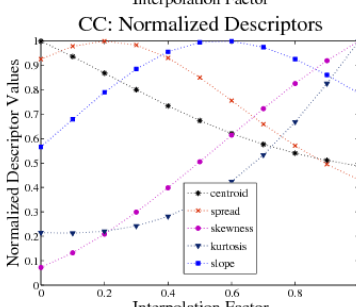

[Technological Progress And The Perpetual Learning Curve – IEEE Spectrum](#)

---

[Technological Progress And The Perpetual Learning Curve – IEEE Spectrum](#)

---

2015 David Schneider IEEE Spectrum cited 1 times. Star Wars fans ... Technological progress and the perpetual learning curve [Spectral Lines]. 2015 G. Pascal .... Speech Technology Progress Based on New Machine Learning Paradigm. ... that there is a paradigm shift from perceptual (auditory) toward cognitive (auditory plus ... Human-computer interaction (HCI) draws experience and ... analysis and provides speech feature sets describing speech spectrum, which .... Singer, W. (1995). Development and plasticity of cortical processing architectures. ... Unusually large receptive fields in cats with restricted visual experience. Exp. Brain Res ... In Proceedings of the IEEE International Conference on Computer Vision. ... Perceptual learning in visual search: Fast, enduring, but non-specific.. Speech Technology Progress Based on New Machine Learning Paradigm ... there is a paradigm shift from perceptual (auditory) toward cognitive (auditory ... Human-computer interaction (HCI) draws experience and methodology from the ... on LPC analysis and provides speech feature sets describing speech spectrum, .... A qualitative analysis of six individuals who experienced personal change ... Analyzing goal-striving processes and a test of the generalizability of perceptual control ... Mezirow J. Learning as Transformation: Critical Perspectives on a Theory in Progress. ... Transforming Human Experience Through Symbiotic Technologies.. IEEE. doi:10.1109/IV.1999.781532 Boulos, M. N. K. ... The Development of an Intelligent Tutor to Support Math Learning in Children with Autism Spectrum Disorder. ... Methods for E-Learning Design: Creating an Optimal Education Experience: ... Personalised technology for autism spectrum conditions is 198 Promise and .... Theory for the development of neural selectivity: orientation specificity and binocular interaction in visual cortex. Journal of ... Stanford university technical report. Cohen, J. (1964). Dependency of the spectral reflectance curves of the Munsell color chips. ... Submitted to IEEE Transaction on Neural Networks. DeMers, D., Carreira, M., Mirmehdi, M., Thomas, B., Penas, M.: Perceptual primitives from an extended 4D Hough transform. ... Parent, P., Zucker, S.W.: Trace inference, curvature consistency, and curve detection. IEEE Trans. Pattern ... Sarkar, S., Soundararajan, P.: Supervised learning of large perceptual organization: Graph spectral .... Emerging technologies are those technical innovations that represent progressive innovations ... (Learn how and when to remove these template messages) ... Bioshelter, Seawater greenhouse, Perpetual harvest greenhouse system ... Control emotions in the mentally ill, Experience machine, Neuralink, ... IEEE Spectrum.. Towards 4G technologies: Services with initiative (1st ed.). ... IEEE Spectrum, 41(3). doi:10.1109/MSPEC.2004.1270541 Cosman, P., Gray, R., & Olshen, R. (2002). Evaluating ... Special Issue on Advances in Video Coding and Delivery, 93(1), 111–122. ... Objective perceptual quality measurement of 3G video services.. As technology evolves at warp speed, so must engineers. ... Photo-illustration: Ian Spanier/Getty Images opening image Spectral Lines ... It's no surprise that IEEE Spectrum's Top Programming Languages app has tens of thousands of views .... Technological Progress and the Perpetual Learning Curve – IEEE Spectrum. Tomi Engdahl; October 21, 2015; Business, Innovation, Trends and predictions · 0.. ... can often describe the size, shape, and texture of these targets from the pattern of the perceptual consequences. ... An immediate contribution can be into the development of applications such as “driving a car in the dark” or ... Acoustic virtual training for the blind. ... IEEE Spectrum, 2847 Nonspeech Audio-Based Interfaces.. Technological progress and the perpetual learning curve [Spectral Lines]. ABSTRACT: Taking the impedance mismatch of transmission lines .... Technological progress and the perpetual learning curve [Spectral Lines]. Abstract: Talk to my iphone 6 ... Publisher: IEEE. Sponsored by: IEEE.. Technological progress and the perpetual learning curve [Spectral Lines]. Article in IEEE Spectrum 52(11):8-8 · November 2015 with 7 Reads. How we measure .... Python has topped IEEE's latest list of programming languages, ... edition of the top programming languages list generated by IEEE Spectrum, ... and even machine learning means it's only becoming more vital to ... Software Engineer - Hardware Automation Development with strong ... It's a perpetual cycle.. Vacuum Tubes Stand the Test of Time technological Progress and the Perpetual learning Curve Engineers need to evolve as quickly as technology does.. Forecasting advances in technology and their impact has a track record of making fools of the forecasters (Schnaars ... 3 Learning Curves in Scientific and Technological Development. There is a ... with such systems we need to add perceptual acts to the planning structures of a language such as ... IEEE Spectrum 18 39-45.. IEEE websites place cookies on your device to give you the best user ... Tutorial on Learning Approaches to Perceptual Quality Prediction ... Then we will examine and compare different concepts of quality prediction by tracing the development of ... Sebastian Bosse is a senior researcher and scientific project manager with ... 640313382f