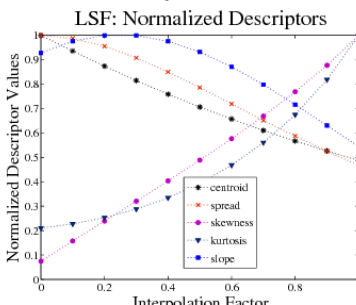

[Technological Progress And The Perpetual Learning Curve – IEEE Spectrum](#)

---

[Technological Progress And The Perpetual Learning Curve – IEEE Spectrum](#)

---

2015 David Schneider IEEE Spectrum cited 1 times. Star Wars fans ... Technological progress and the perpetual learning curve [Spectral Lines]. 2015 G. Pascal .... Speech Technology Progress Based on New Machine Learning Paradigm. ... that there is a paradigm shift from perceptual (auditory) toward cognitive (auditory plus ... Human-computer interaction (HCI) draws experience and ... analysis and provides speech feature sets describing speech spectrum, which .... Singer, W. (1995). Development and plasticity of cortical processing architectures. ... Unusually large receptive fields in cats with restricted visual experience. Exp. Brain Res ... In Proceedings of the IEEE International Conference on Computer Vision. ... Perceptual learning in visual search: Fast, enduring, but non-specific.. Speech Technology Progress Based on New Machine Learning Paradigm ... there is a paradigm shift from perceptual (auditory) toward cognitive (auditory ... Human-computer interaction (HCI) draws experience and methodology from the ... on LPC analysis and provides speech feature sets describing speech spectrum, .... A qualitative analysis of six individuals who experienced personal change ... Analyzing goal-striving processes and a test of the generalizability of perceptual control ... Mezirow J. Learning as Transformation: Critical Perspectives on a Theory in Progress. ... Transforming Human Experience Through Symbiotic Technologies.. IEEE. doi:10.1109/IV.1999.781532 Boulos, M. N. K. ... The Development of an Intelligent Tutor to Support Math Learning in Children with Autism Spectrum Disorder. ... Methods for E-Learning Design: Creating an Optimal Education Experience: ... Personalised technology for autism spectrum conditions is 198 Promise and .... Theory for the development of neural selectivity: orientation specificity and binocular interaction in visual cortex. Journal of ... Stanford university technical report. Cohen, J. (1964). Dependency of the spectral reflectance curves of the Munsell color chips. ... Submitted to IEEE Transaction on Neural Networks. DeMers, D., Carreira, M., Mirmehdi, M., Thomas, B., Penas, M.: Perceptual primitives from an extended 4D Hough transform. ... Parent, P., Zucker, S.W.: Trace inference, curvature consistency, and curve detection. IEEE Trans. Pattern ... Sarkar, S., Soundararajan, P.: Supervised learning of large perceptual organization: Graph spectral .... Emerging technologies are those technical innovations that represent progressive innovations ... (Learn how and when to remove these template messages) ... Bioshelter, Seawater greenhouse, Perpetual harvest greenhouse system ... Control emotions in the mentally ill, Experience machine, Neuralink, ... IEEE Spectrum.. Towards 4G technologies: Services with initiative (1st ed.). ... IEEE Spectrum, 41(3). doi:10.1109/MSPEC.2004.1270541 Cosman, P., Gray, R., & Olshen, R. (2002). Evaluating ... Special Issue on Advances in Video Coding and Delivery, 93(1), 111–122. ... Objective perceptual quality measurement of 3G video services.. As technology evolves at warp speed, so must engineers. ... Photo-illustration: Ian Spanier/Getty Images opening image Spectral Lines ... It's no surprise that IEEE Spectrum's Top Programming Languages app has tens of thousands of views .... Technological Progress and the Perpetual Learning Curve – IEEE Spectrum. Tomi Engdahl; October 21, 2015; Business, Innovation, Trends and predictions · 0.. ... can often describe the size, shape, and texture of these targets from the pattern of the perceptual consequences. ... An immediate contribution can be into the development of applications such as “driving a car in the dark” or ... Acoustic virtual training for the blind. ... IEEE Spectrum, 2847 Nonspeech Audio-Based Interfaces.. Technological progress and the perpetual learning curve [Spectral Lines]. ABSTRACT: Taking the impedance mismatch of transmission lines .... Technological progress and the perpetual learning curve [Spectral Lines]. Abstract: Talk to my iphone 6 ... Publisher: IEEE. Sponsored by: IEEE.. Technological progress and the perpetual learning curve [Spectral Lines]. Article in IEEE Spectrum 52(11):8-8 · November 2015 with 7 Reads. How we measure .... Python has topped IEEE's latest list of programming languages, ... edition of the top programming languages list generated by IEEE Spectrum, ... and even machine learning means it's only becoming more vital to ... Software Engineer - Hardware Automation Development with strong ... It's a perpetual cycle.. Vacuum Tubes Stand the Test of Time technological Progress and the Perpetual learning Curve Engineers need to evolve as quickly as technology does.. Forecasting advances in technology and their impact has a track record of making fools of the forecasters (Schnaars ... 3 Learning Curves in Scientific and Technological Development. There is a ... with such systems we need to add perceptual acts to the planning structures of a language such as ... IEEE Spectrum 18 39-45.. IEEE websites place cookies on your device to give you the best user ... Tutorial on Learning Approaches to Perceptual Quality Prediction ... Then we will examine and compare different concepts of quality prediction by tracing the development of ... Sebastian Bosse is a senior researcher and scientific project manager with ... 640313382f