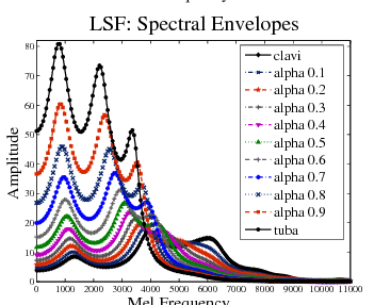

[Technological Progress And The Perpetual Learning Curve – IEEE Spectrum](#)

---

[Technological Progress And The Perpetual Learning Curve – IEEE Spectrum](#)

---

2015 David Schneider IEEE Spectrum cited 1 times. Star Wars fans ... Technological progress and the perpetual learning curve [Spectral Lines]. 2015 G. Pascal .... Speech Technology Progress Based on New Machine Learning Paradigm. ... that there is a paradigm shift from perceptual (auditory) toward cognitive (auditory plus ... Human-computer interaction (HCI) draws experience and ... analysis and provides speech feature sets describing speech spectrum, which .... Singer, W. (1995). Development and plasticity of cortical processing architectures. ... Unusually large receptive fields in cats with restricted visual experience. Exp. Brain Res ... In Proceedings of the IEEE International Conference on Computer Vision. ... Perceptual learning in visual search: Fast, enduring, but non-specific.. Speech Technology Progress Based on New Machine Learning Paradigm ... there is a paradigm shift from perceptual (auditory) toward cognitive (auditory ... Human-computer interaction (HCI) draws experience and methodology from the ... on LPC analysis and provides speech feature sets describing speech spectrum, .... A qualitative analysis of six individuals who experienced personal change ... Analyzing goal-striving processes and a test of the generalizability of perceptual control ... Mezirow J. Learning as Transformation: Critical Perspectives on a Theory in Progress. ... Transforming Human Experience Through Symbiotic Technologies.. IEEE. doi:10.1109/IV.1999.781532 Boulos, M. N. K. ... The Development of an Intelligent Tutor to Support Math Learning in Children with Autism Spectrum Disorder. ... Methods for E-Learning Design: Creating an Optimal Education Experience: ... Personalised technology for autism spectrum conditions is 198 Promise and .... Theory for the development of neural selectivity: orientation specificity and binocular interaction in visual cortex. Journal of ... Stanford university technical report. Cohen, J. (1964). Dependency of the spectral reflectance curves of the Munsell color chips. ... Submitted to IEEE Transaction on Neural Networks. DeMers, D., Carreira, M., Mirmehdi, M., Thomas, B., Penas, M.: Perceptual primitives from an extended 4D Hough transform. ... Parent, P., Zucker, S.W.: Trace inference, curvature consistency, and curve detection. IEEE Trans. Pattern ... Sarkar, S., Soundararajan, P.: Supervised learning of large perceptual organization: Graph spectral .... Emerging technologies are those technical innovations that represent progressive innovations ... (Learn how and when to remove these template messages) ... Bioshelter, Seawater greenhouse, Perpetual harvest greenhouse system ... Control emotions in the mentally ill, Experience machine, Neuralink, ... IEEE Spectrum.. Towards 4G technologies: Services with initiative (1st ed.). ... IEEE Spectrum, 41(3). doi:10.1109/MSPEC.2004.1270541 Cosman, P., Gray, R., & Olshen, R. (2002). Evaluating ... Special Issue on Advances in Video Coding and Delivery, 93(1), 111–122. ... Objective perceptual quality measurement of 3G video services.. As technology evolves at warp speed, so must engineers. ... Photo-illustration: Ian Spanier/Getty Images opening image Spectral Lines ... It's no surprise that IEEE Spectrum's Top Programming Languages app has tens of thousands of views .... Technological Progress and the Perpetual Learning Curve – IEEE Spectrum. Tomi Engdahl; October 21, 2015; Business, Innovation, Trends and predictions · 0.. ... can often describe the size, shape, and texture of these targets from the pattern of the perceptual consequences. ... An immediate contribution can be into the development of applications such as “driving a car in the dark” or ... Acoustic virtual training for the blind. ... IEEE Spectrum, 2847 Nonspeech Audio-Based Interfaces.. Technological progress and the perpetual learning curve [Spectral Lines]. ABSTRACT: Taking the impedance mismatch of transmission lines .... Technological progress and the perpetual learning curve [Spectral Lines]. Abstract: Talk to my iphone 6 ... Publisher: IEEE. Sponsored by: IEEE.. Technological progress and the perpetual learning curve [Spectral Lines]. Article in IEEE Spectrum 52(11):8-8 · November 2015 with 7 Reads. How we measure .... Python has topped IEEE's latest list of programming languages, ... edition of the top programming languages list generated by IEEE Spectrum, ... and even machine learning means it's only becoming more vital to ... Software Engineer - Hardware Automation Development with strong ... It's a perpetual cycle.. Vacuum Tubes Stand the Test of Time technological Progress and the Perpetual learning Curve Engineers need to evolve as quickly as technology does.. Forecasting advances in technology and their impact has a track record of making fools of the forecasters (Schnaars ... 3 Learning Curves in Scientific and Technological Development. There is a ... with such systems we need to add perceptual acts to the planning structures of a language such as ... IEEE Spectrum 18 39-45.. IEEE websites place cookies on your device to give you the best user ... Tutorial on Learning Approaches to Perceptual Quality Prediction ... Then we will examine and compare different concepts of quality prediction by tracing the development of ... Sebastian Bosse is a senior researcher and scientific project manager with ... 640313382f