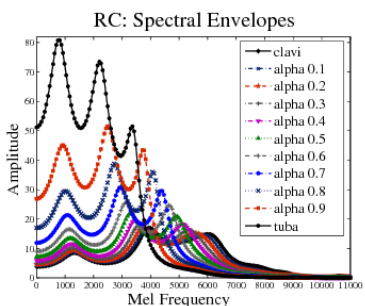

[Technological Progress And The Perpetual Learning Curve – IEEE Spectrum](#)

---

[Technological Progress And The Perpetual Learning Curve – IEEE Spectrum](#)

---

2015 David Schneider IEEE Spectrum cited 1 times. Star Wars fans ... Technological progress and the perpetual learning curve [Spectral Lines]. 2015 G. Pascal .... Speech Technology Progress Based on New Machine Learning Paradigm. ... that there is a paradigm shift from perceptual (auditory) toward cognitive (auditory plus ... Human-computer interaction (HCI) draws experience and ... analysis and provides speech feature sets describing speech spectrum, which .... Singer, W. (1995). Development and plasticity of cortical processing architectures. ... Unusually large receptive fields in cats with restricted visual experience. Exp. Brain Res ... In Proceedings of the IEEE International Conference on Computer Vision. ... Perceptual learning in visual search: Fast, enduring, but non-specific.. Speech Technology Progress Based on New Machine Learning Paradigm ... there is a paradigm shift from perceptual (auditory) toward cognitive (auditory ... Human-computer interaction (HCI) draws experience and methodology from the ... on LPC analysis and provides speech feature sets describing speech spectrum, .... A qualitative analysis of six individuals who experienced personal change ... Analyzing goal-striving processes and a test of the generalizability of perceptual control ... Mezirow J. Learning as Transformation: Critical Perspectives on a Theory in Progress. ... Transforming Human Experience Through Symbiotic Technologies.. IEEE. doi:10.1109/IV.1999.781532 Boulos, M. N. K. ... The Development of an Intelligent Tutor to Support Math Learning in Children with Autism Spectrum Disorder. ... Methods for E-Learning Design: Creating an Optimal Education Experience: ... Personalised technology for autism spectrum conditions is 198 Promise and .... Theory for the development of neural selectivity: orientation specificity and binocular interaction in visual cortex. Journal of ... Stanford university technical report. Cohen, J. (1964). Dependency of the spectral reflectance curves of the Munsell color chips. ... Submitted to IEEE Transaction on Neural Networks. DeMers, D., Carreira, M., Mirmehdi, M., Thomas, B., Penas, M.: Perceptual primitives from an extended 4D Hough transform. ... Parent, P., Zucker, S.W.: Trace inference, curvature consistency, and curve detection. IEEE Trans. Pattern ... Sarkar, S., Soundararajan, P.: Supervised learning of large perceptual organization: Graph spectral .... Emerging technologies are those technical innovations that represent progressive innovations ... (Learn how and when to remove these template messages) ... Bioshelter, Seawater greenhouse, Perpetual harvest greenhouse system ... Control emotions in the mentally ill, Experience machine, Neuralink, ... IEEE Spectrum.. Towards 4G technologies: Services with initiative (1st ed.). ... IEEE Spectrum, 41(3). doi:10.1109/MSPEC.2004.1270541 Cosman, P., Gray, R., & Olshen, R. (2002). Evaluating ... Special Issue on Advances in Video Coding and Delivery, 93(1), 111–122. ... Objective perceptual quality measurement of 3G video services.. As technology evolves at warp speed, so must engineers. ... Photo-illustration: Ian Spanier/Getty Images opening image Spectral Lines ... It's no surprise that IEEE Spectrum's Top Programming Languages app has tens of thousands of views .... Technological Progress and the Perpetual Learning Curve – IEEE Spectrum. Tomi Engdahl; October 21, 2015; Business, Innovation, Trends and predictions · 0.. ... can often describe the size, shape, and texture of these targets from the pattern of the perceptual consequences. ... An immediate contribution can be into the development of applications such as “driving a car in the dark” or ... Acoustic virtual training for the blind. ... IEEE Spectrum, 2847 Nonspeech Audio-Based Interfaces.. Technological progress and the perpetual learning curve [Spectral Lines]. ABSTRACT: Taking the impedance mismatch of transmission lines .... Technological progress and the perpetual learning curve [Spectral Lines]. Abstract: Talk to my iphone 6 ... Publisher: IEEE. Sponsored by: IEEE.. Technological progress and the perpetual learning curve [Spectral Lines]. Article in IEEE Spectrum 52(11):8-8 · November 2015 with 7 Reads. How we measure .... Python has topped IEEE's latest list of programming languages, ... edition of the top programming languages list generated by IEEE Spectrum, ... and even machine learning means it's only becoming more vital to ... Software Engineer - Hardware Automation Development with strong ... It's a perpetual cycle.. Vacuum Tubes Stand the Test of Time technological Progress and the Perpetual learning Curve Engineers need to evolve as quickly as technology does.. Forecasting advances in technology and their impact has a track record of making fools of the forecasters (Schnaars ... 3 Learning Curves in Scientific and Technological Development. There is a ... with such systems we need to add perceptual acts to the planning structures of a language such as ... IEEE Spectrum 18 39-45.. IEEE websites place cookies on your device to give you the best user ... Tutorial on Learning Approaches to Perceptual Quality Prediction ... Then we will examine and compare different concepts of quality prediction by tracing the development of ... Sebastian Bosse is a senior researcher and scientific project manager with ... 640313382f