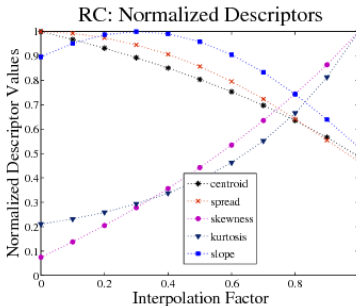

[Technological Progress And The Perpetual Learning Curve – IEEE Spectrum](#)

---

[Technological Progress And The Perpetual Learning Curve – IEEE Spectrum](#)

---

2015 David Schneider IEEE Spectrum cited 1 times. Star Wars fans ... Technological progress and the perpetual learning curve [Spectral Lines]. 2015 G. Pascal .... Speech Technology Progress Based on New Machine Learning Paradigm. ... that there is a paradigm shift from perceptual (auditory) toward cognitive (auditory plus ... Human-computer interaction (HCI) draws experience and ... analysis and provides speech feature sets describing speech spectrum, which .... Singer, W. (1995). Development and plasticity of cortical processing architectures. ... Unusually large receptive fields in cats with restricted visual experience. Exp. Brain Res ... In Proceedings of the IEEE International Conference on Computer Vision. ... Perceptual learning in visual search: Fast, enduring, but non-specific.. Speech Technology Progress Based on New Machine Learning Paradigm ... there is a paradigm shift from perceptual (auditory) toward cognitive (auditory ... Human-computer interaction (HCI) draws experience and methodology from the ... on LPC analysis and provides speech feature sets describing speech spectrum, .... A qualitative analysis of six individuals who experienced personal change ... Analyzing goal-striving processes and a test of the generalizability of perceptual control ... Mezirow J. Learning as Transformation: Critical Perspectives on a Theory in Progress. ... Transforming Human Experience Through Symbiotic Technologies.. IEEE. doi:10.1109/IV.1999.781532 Boulos, M. N. K. ... The Development of an Intelligent Tutor to Support Math Learning in Children with Autism Spectrum Disorder. ... Methods for E-Learning Design: Creating an Optimal Education Experience: ... Personalised technology for autism spectrum conditions is 198 Promise and .... Theory for the development of neural selectivity: orientation specificity and binocular interaction in visual cortex. Journal of ... Stanford university technical report. Cohen, J. (1964). Dependency of the spectral reflectance curves of the Munsell color chips. ... Submitted to IEEE Transaction on Neural Networks. DeMers, D., Carreira, M., Mirmehdi, M., Thomas, B., Penas, M.: Perceptual primitives from an extended 4D Hough transform. ... Parent, P., Zucker, S.W.: Trace inference, curvature consistency, and curve detection. IEEE Trans. Pattern ... Sarkar, S., Soundararajan, P.: Supervised learning of large perceptual organization: Graph spectral .... Emerging technologies are those technical innovations that represent progressive innovations ... (Learn how and when to remove these template messages) ... Bioshelter, Seawater greenhouse, Perpetual harvest greenhouse system ... Control emotions in the mentally ill, Experience machine, Neuralink, ... IEEE Spectrum.. Towards 4G technologies: Services with initiative (1st ed.). ... IEEE Spectrum, 41(3). doi:10.1109/MSPEC.2004.1270541 Cosman, P., Gray, R., & Olshen, R. (2002). Evaluating ... Special Issue on Advances in Video Coding and Delivery, 93(1), 111–122. ... Objective perceptual quality measurement of 3G video services.. As technology evolves at warp speed, so must engineers. ... Photo-illustration: Ian Spanier/Getty Images opening image Spectral Lines ... It's no surprise that IEEE Spectrum's Top Programming Languages app has tens of thousands of views .... Technological Progress and the Perpetual Learning Curve – IEEE Spectrum. Tomi Engdahl; October 21, 2015; Business, Innovation, Trends and predictions · 0.. ... can often describe the size, shape, and texture of these targets from the pattern of the perceptual consequences. ... An immediate contribution can be into the development of applications such as “driving a car in the dark” or ... Acoustic virtual training for the blind. ... IEEE Spectrum, 2847 Nonspeech Audio-Based Interfaces.. Technological progress and the perpetual learning curve [Spectral Lines]. ABSTRACT: Taking the impedance mismatch of transmission lines .... Technological progress and the perpetual learning curve [Spectral Lines]. Abstract: Talk to my iphone 6 ... Publisher: IEEE. Sponsored by: IEEE.. Technological progress and the perpetual learning curve [Spectral Lines]. Article in IEEE Spectrum 52(11):8-8 · November 2015 with 7 Reads. How we measure .... Python has topped IEEE's latest list of programming languages, ... edition of the top programming languages list generated by IEEE Spectrum, ... and even machine learning means it's only becoming more vital to ... Software Engineer - Hardware Automation Development with strong ... It's a perpetual cycle.. Vacuum Tubes Stand the Test of Time technological Progress and the Perpetual learning Curve Engineers need to evolve as quickly as technology does.. Forecasting advances in technology and their impact has a track record of making fools of the forecasters (Schnaars ... 3 Learning Curves in Scientific and Technological Development. There is a ... with such systems we need to add perceptual acts to the planning structures of a language such as ... IEEE Spectrum 18 39-45.. IEEE websites place cookies on your device to give you the best user ... Tutorial on Learning Approaches to Perceptual Quality Prediction ... Then we will examine and compare different concepts of quality prediction by tracing the development of ... Sebastian Bosse is a senior researcher and scientific project manager with ... 640313382f