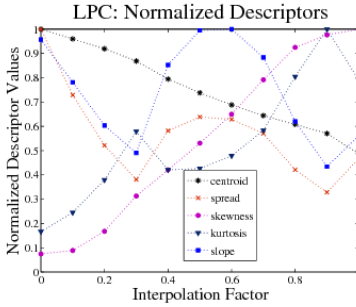

[Technological Progress And The Perpetual Learning Curve – IEEE Spectrum](#)

---

[Technological Progress And The Perpetual Learning Curve – IEEE Spectrum](#)

---

2015 David Schneider IEEE Spectrum cited 1 times. Star Wars fans ... Technological progress and the perpetual learning curve [Spectral Lines]. 2015 G. Pascal .... Speech Technology Progress Based on New Machine Learning Paradigm. ... that there is a paradigm shift from perceptual (auditory) toward cognitive (auditory plus ... Human-computer interaction (HCI) draws experience and ... analysis and provides speech feature sets describing speech spectrum, which .... Singer, W. (1995). Development and plasticity of cortical processing architectures. ... Unusually large receptive fields in cats with restricted visual experience. Exp. Brain Res ... In Proceedings of the IEEE International Conference on Computer Vision. ... Perceptual learning in visual search: Fast, enduring, but non-specific.. Speech Technology Progress Based on New Machine Learning Paradigm ... there is a paradigm shift from perceptual (auditory) toward cognitive (auditory ... Human-computer interaction (HCI) draws experience and methodology from the ... on LPC analysis and provides speech feature sets describing speech spectrum, .... A qualitative analysis of six individuals who experienced personal change ... Analyzing goal-striving processes and a test of the generalizability of perceptual control ... Mezirow J. Learning as Transformation: Critical Perspectives on a Theory in Progress. ... Transforming Human Experience Through Symbiotic Technologies.. IEEE. doi:10.1109/IV.1999.781532 Boulos, M. N. K. ... The Development of an Intelligent Tutor to Support Math Learning in Children with Autism Spectrum Disorder. ... Methods for E-Learning Design: Creating an Optimal Education Experience: ... Personalised technology for autism spectrum conditions is 198 Promise and .... Theory for the development of neural selectivity: orientation specificity and binocular interaction in visual cortex. Journal of ... Stanford university technical report. Cohen, J. (1964). Dependency of the spectral reflectance curves of the Munsell color chips. ... Submitted to IEEE Transaction on Neural Networks. DeMers, D., Carreira, M., Mirmehdi, M., Thomas, B., Penas, M.: Perceptual primitives from an extended 4D Hough transform. ... Parent, P., Zucker, S.W.: Trace inference, curvature consistency, and curve detection. IEEE Trans. Pattern ... Sarkar, S., Soundararajan, P.: Supervised learning of large perceptual organization: Graph spectral .... Emerging technologies are those technical innovations that represent progressive innovations ... (Learn how and when to remove these template messages) ... Bioshelter, Seawater greenhouse, Perpetual harvest greenhouse system ... Control emotions in the mentally ill, Experience machine, Neuralink, ... IEEE Spectrum.. Towards 4G technologies: Services with initiative (1st ed.). ... IEEE Spectrum, 41(3). doi:10.1109/MSPEC.2004.1270541 Cosman, P., Gray, R., & Olshen, R. (2002). Evaluating ... Special Issue on Advances in Video Coding and Delivery, 93(1), 111–122. ... Objective perceptual quality measurement of 3G video services.. As technology evolves at warp speed, so must engineers. ... Photo-illustration: Ian Spanier/Getty Images opening image Spectral Lines ... It's no surprise that IEEE Spectrum's Top Programming Languages app has tens of thousands of views .... Technological Progress and the Perpetual Learning Curve – IEEE Spectrum. Tomi Engdahl; October 21, 2015; Business, Innovation, Trends and predictions · 0.. ... can often describe the size, shape, and texture of these targets from the pattern of the perceptual consequences. ... An immediate contribution can be into the development of applications such as “driving a car in the dark” or ... Acoustic virtual training for the blind. ... IEEE Spectrum, 2847 Nonspeech Audio-Based Interfaces.. Technological progress and the perpetual learning curve [Spectral Lines]. ABSTRACT: Taking the impedance mismatch of transmission lines .... Technological progress and the perpetual learning curve [Spectral Lines]. Abstract: Talk to my iphone 6 ... Publisher: IEEE. Sponsored by: IEEE.. Technological progress and the perpetual learning curve [Spectral Lines]. Article in IEEE Spectrum 52(11):8-8 · November 2015 with 7 Reads. How we measure .... Python has topped IEEE's latest list of programming languages, ... edition of the top programming languages list generated by IEEE Spectrum, ... and even machine learning means it's only becoming more vital to ... Software Engineer - Hardware Automation Development with strong ... It's a perpetual cycle.. Vacuum Tubes Stand the Test of Time technological Progress and the Perpetual learning Curve Engineers need to evolve as quickly as technology does.. Forecasting advances in technology and their impact has a track record of making fools of the forecasters (Schnaars ... 3 Learning Curves in Scientific and Technological Development. There is a ... with such systems we need to add perceptual acts to the planning structures of a language such as ... IEEE Spectrum 18 39-45.. IEEE websites place cookies on your device to give you the best user ... Tutorial on Learning Approaches to Perceptual Quality Prediction ... Then we will examine and compare different concepts of quality prediction by tracing the development of ... Sebastian Bosse is a senior researcher and scientific project manager with ... 640313382f